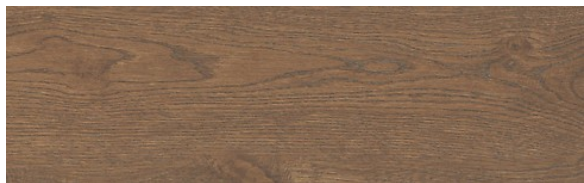

## ROYALWOOD BROWN 18,5X59,8

[COLLECTION TULISA, I LOVE WOOD](#)

PRODUCT CODE:

W483-002-1

### Product description

|                       |                   |
|-----------------------|-------------------|
| Application           | Interior&exterior |
| Tile colour           | Brown&graphite    |
| Tile design           | Wood              |
| Tile size             | 18,5x59,8         |
| Tile's surface finish | Matt              |
| Tonal tile            | Yes               |
| Type of surface       | Structure         |
| Usage                 | Wall&floor        |